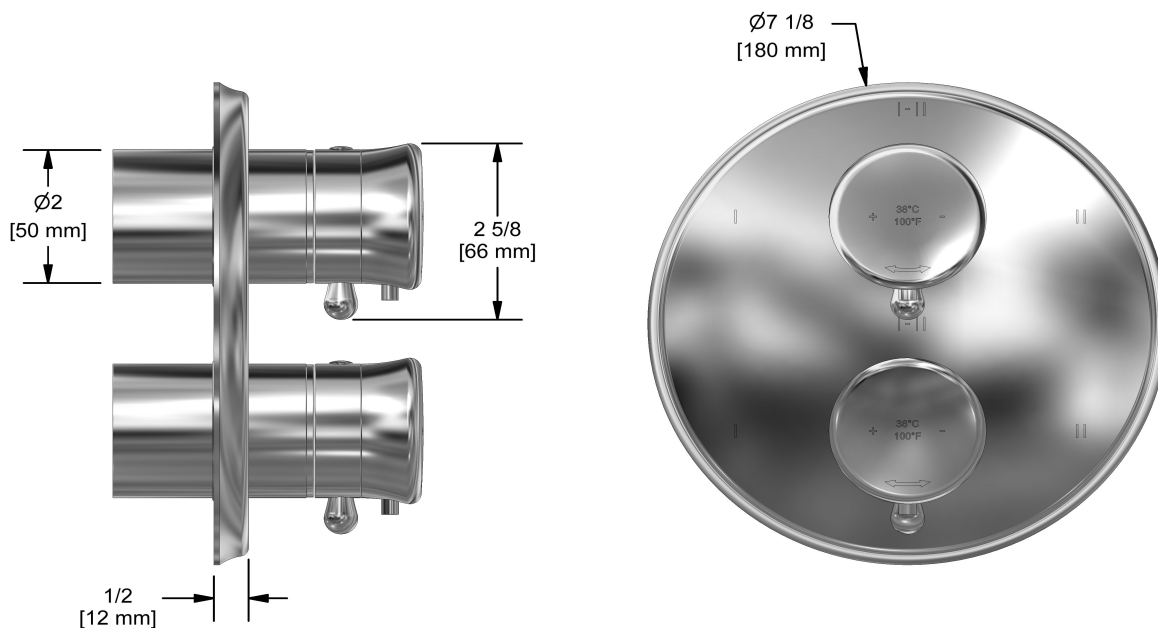

## Description

- Trim only

## Certifications

- CSA B125.1
- ASME A112.18.1
- ASSE 1016
- CMR248 Approval

4-way Type T/P coaxial valve trim  
**TRT46**

UPC®

Sizes, models and finishes may differ from those presented.